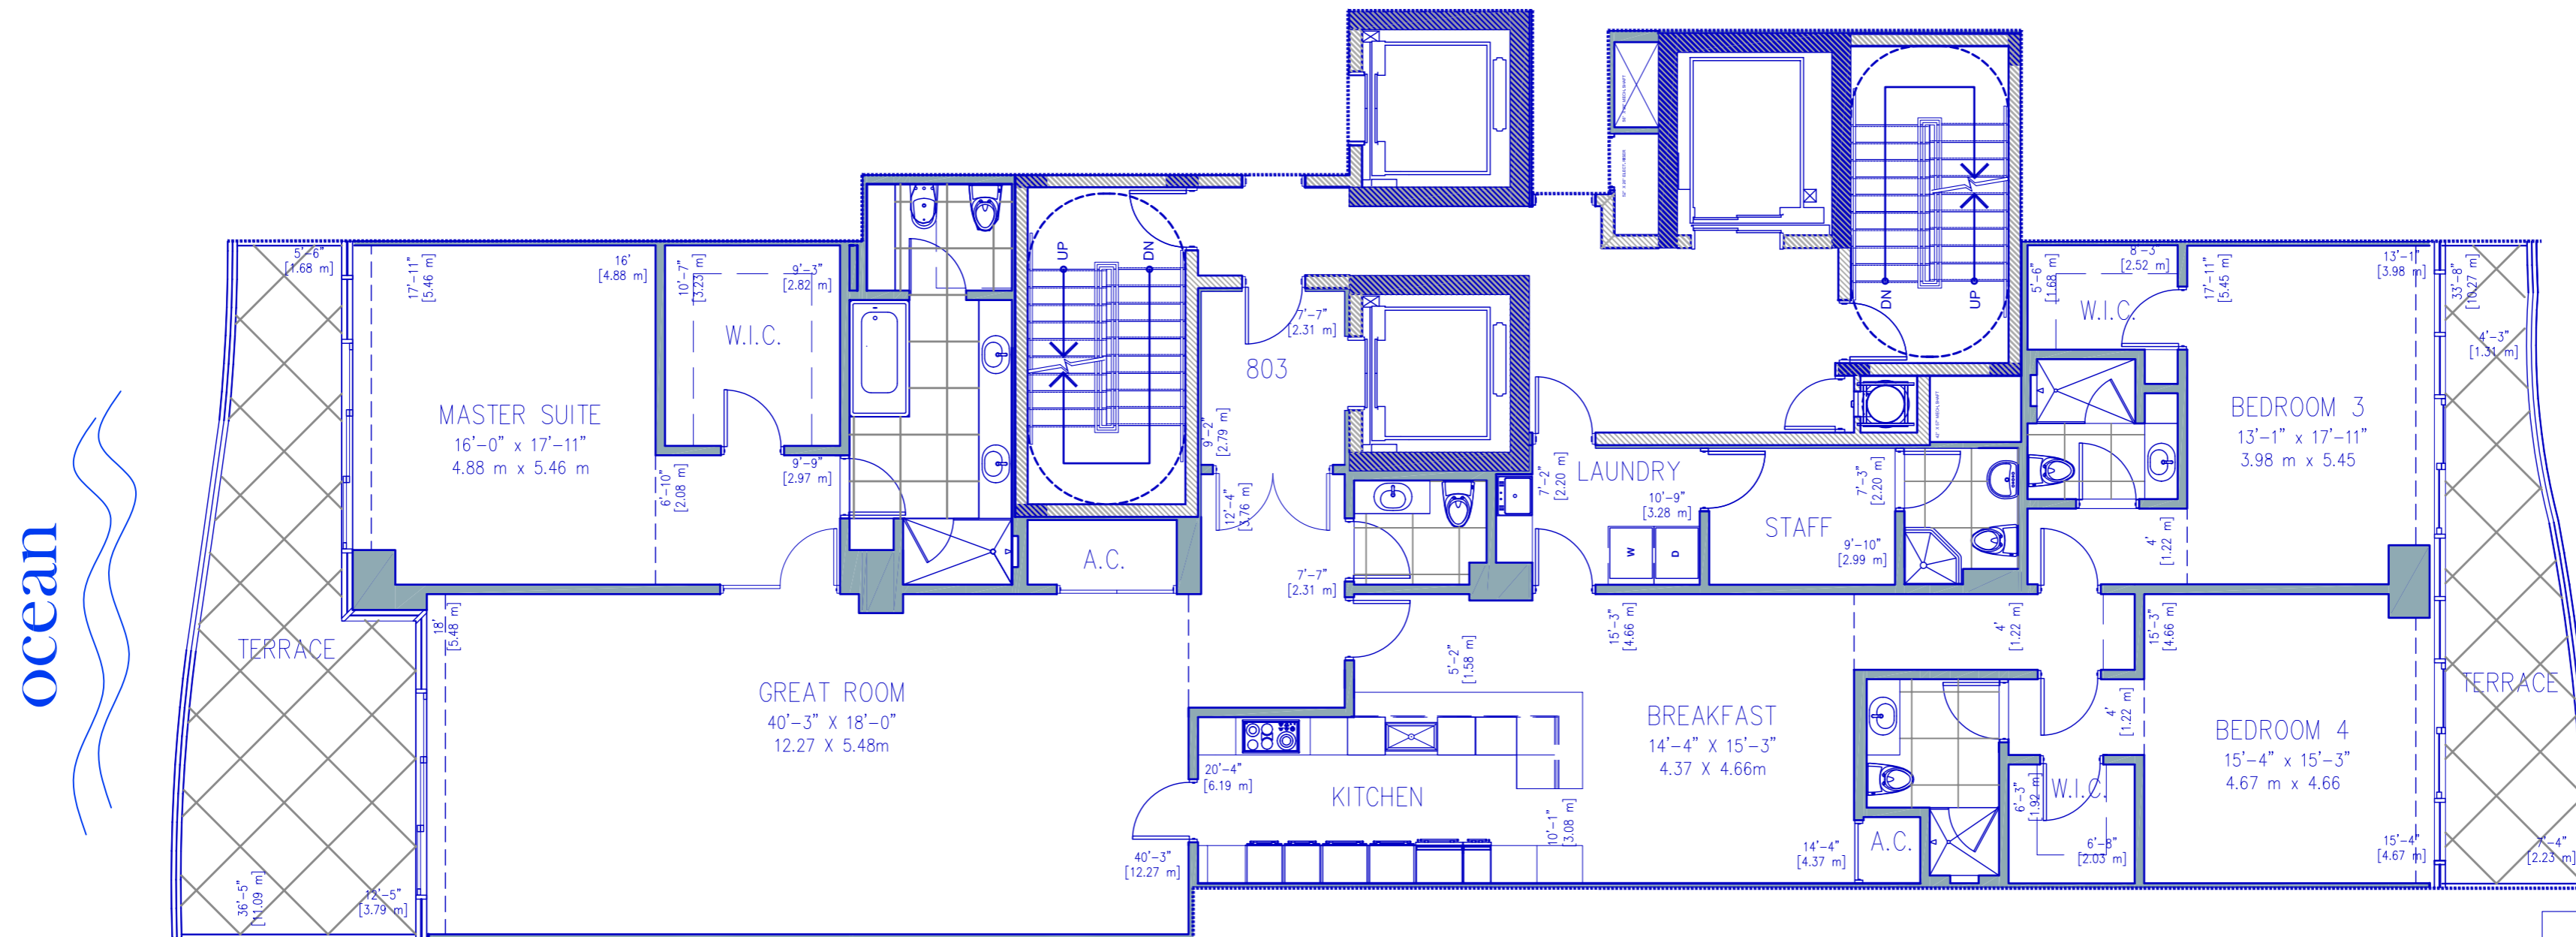

803

RESIDENCE

ocean

ocean

| | | |
|---------------|-------------------------|-----------------------|
| RESIDENCE | 3,325.00 sq. ft. | 308.90 sq. mt. |
| TERRACE | 561.00 sq. ft. | 52.11 sq. mt. |
| Total: | 3,886.00 sq. ft. | 361.01 sq. mt. |

CHÂTEAU
OCEAN RESIDENCES